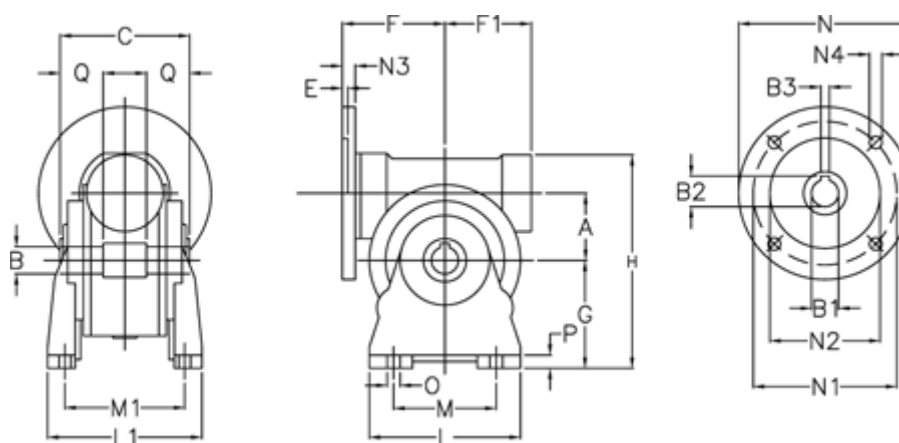

# Data Sheet

Article number: 3902150023240

Description: Worm gear  
VF 150-A-23-100B5, without lubrication

## Measures

A	= 150	F1	= 179	N1	= 215
B	= 50 H7	G	= 220	N2	= 180
B1 E7	= 28	H	= 400	N3	= 11
B2	= 31.3	L	= 330	N4	= 13
B3 H9	= 8	L1	= 260	O	= 18
C	= 175	M	= 240	P	= 20
E	= 2	M1	= 211	Q	= 55
F	= 190	N	= 250		